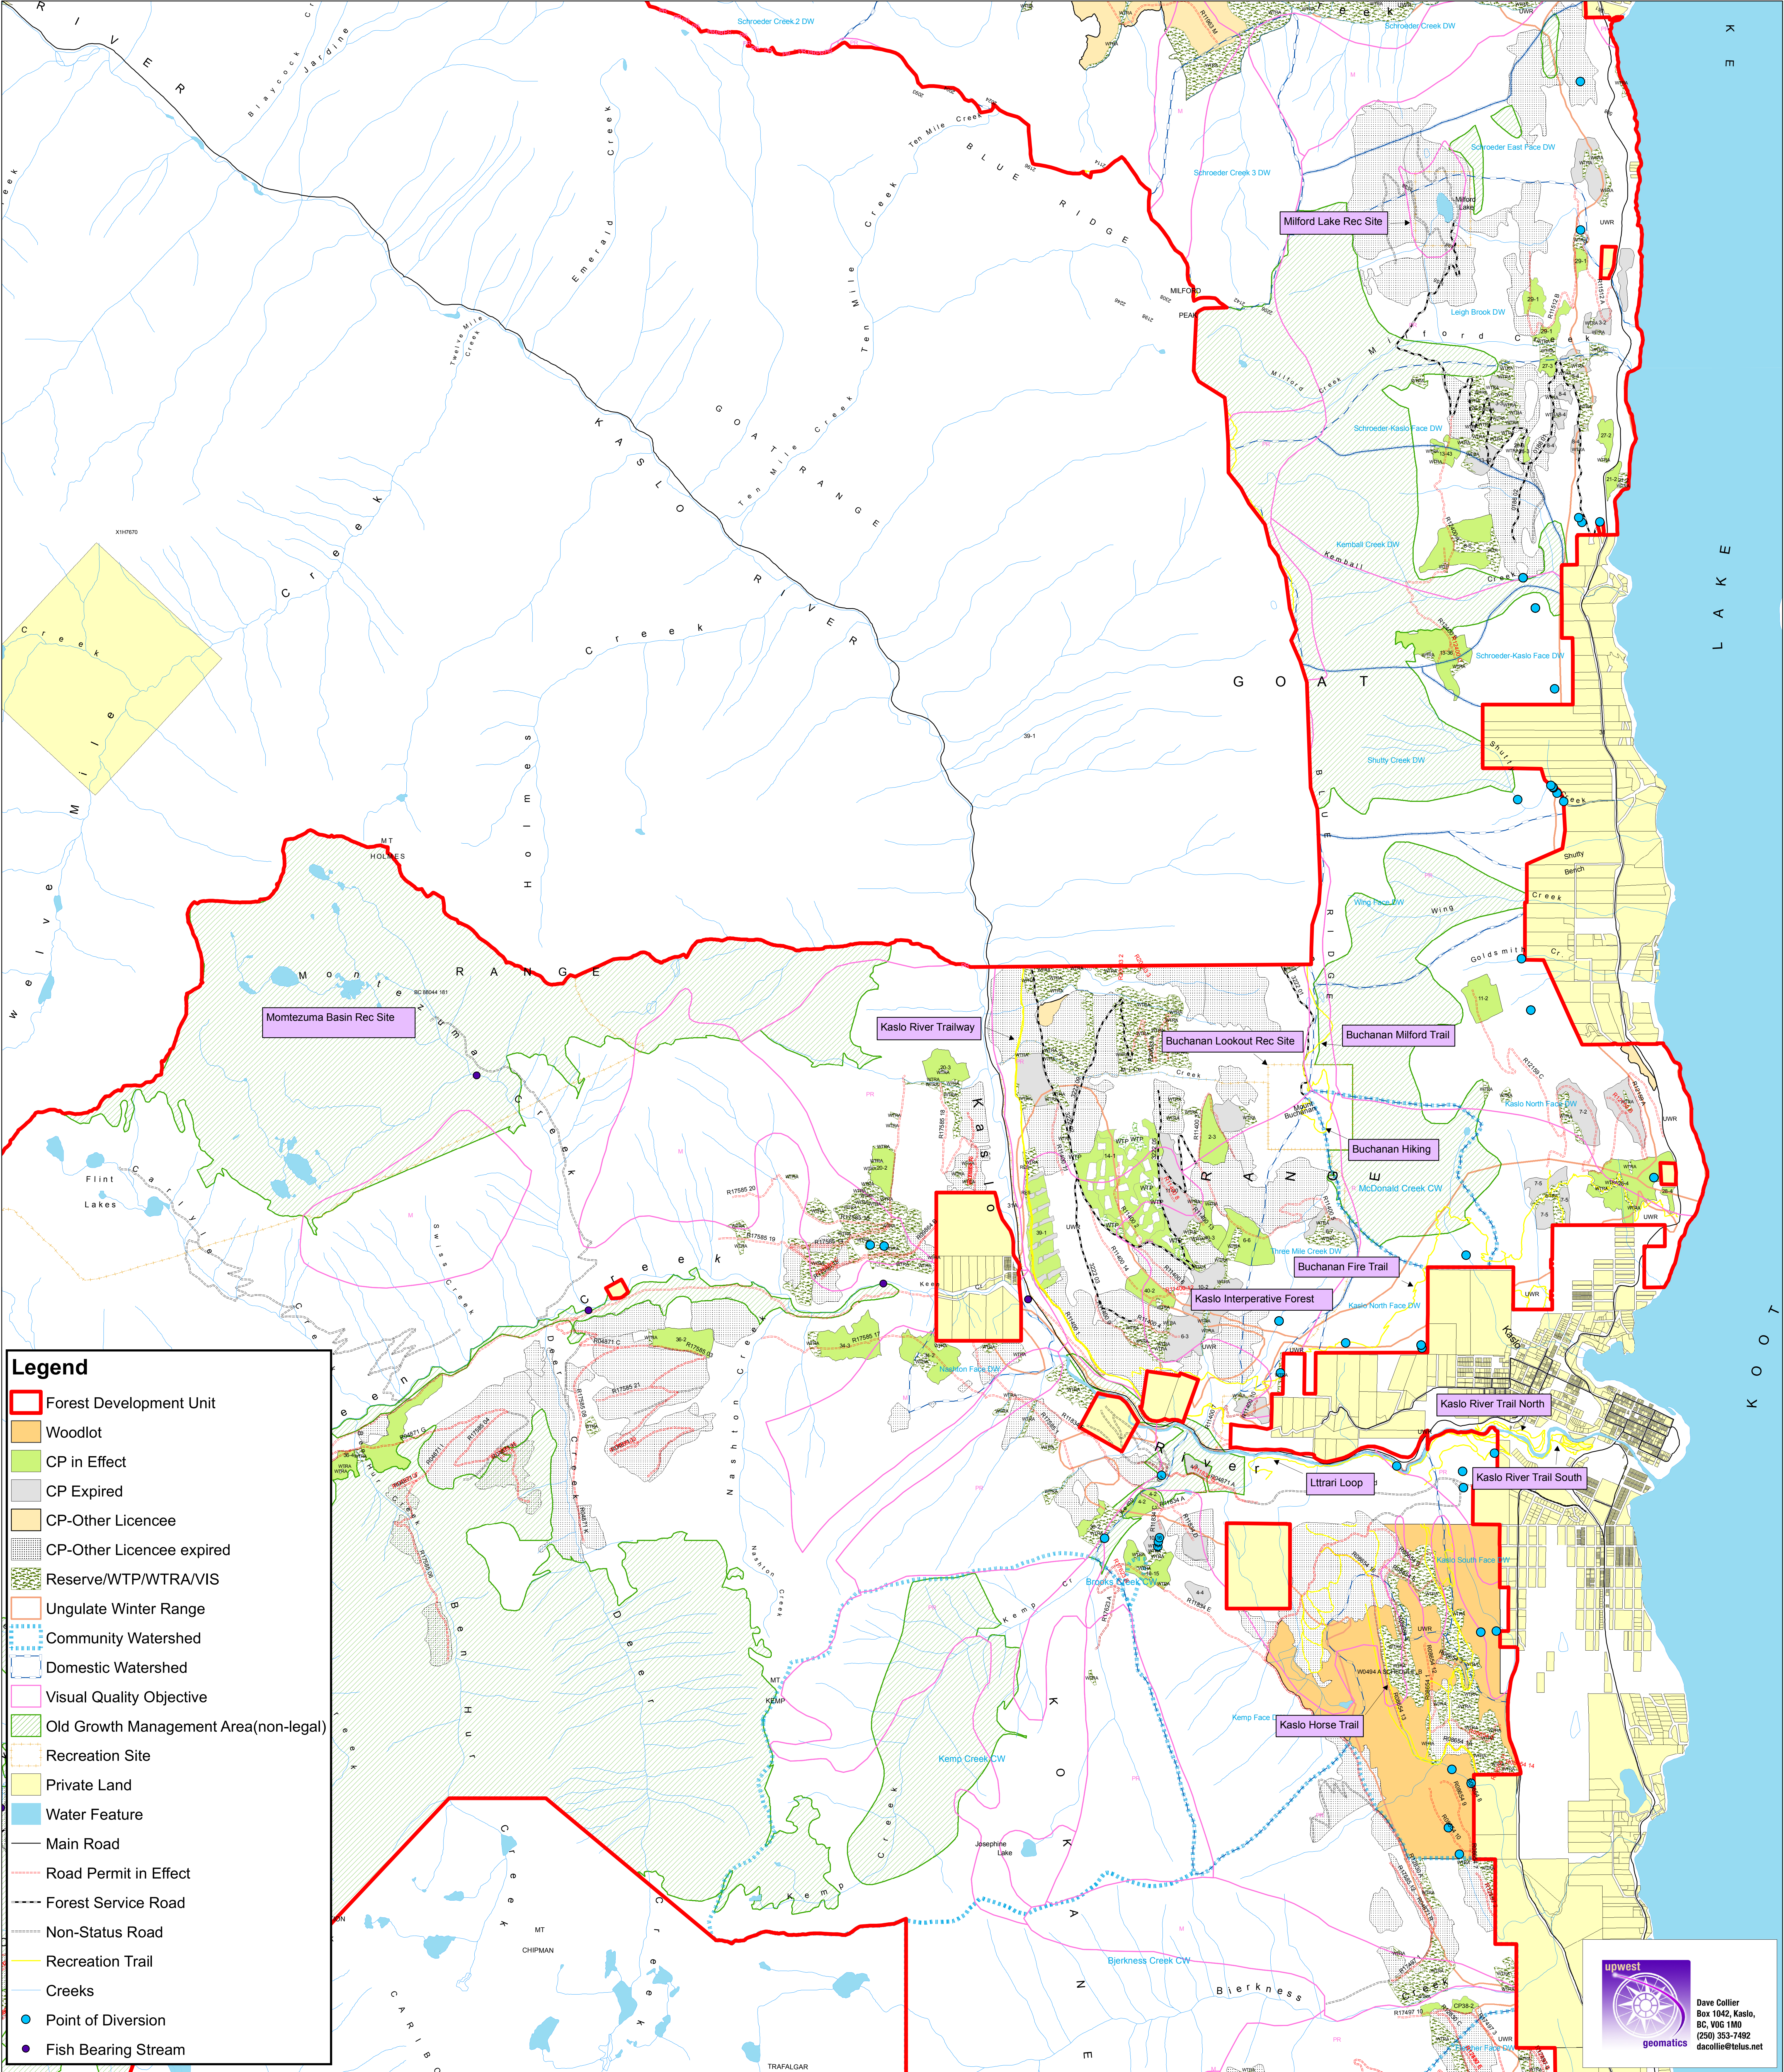

Kaslo and District Community Forest Society Forest Stewardship Plan K3C KDFCS FDU-1 Shutty Bench

Scale 1:20,000
UTM 11 NAD 83
0 250 500 1,000 1,500 2,000
Meters

Legend

- Forest Development Unit
- Woodlot
- CP in Effect
- CP Expired
- CP-Other Licencee
- CP-Other Licencee expired
- Reserve/WTP/WTRA/VIS
- Ungulate Winter Range
- Community Watershed
- Domestic Watershed
- Visual Quality Objective
- Old Growth Management Area(non-legal)
- Recreation Site
- Private Land
- Water Feature
- Main Road
- Road Permit in Effect
- Forest Service Road
- Non-Status Road
- Recreation Trail
- Creeks
- Point of Diversion
- Fish Bearing Stream